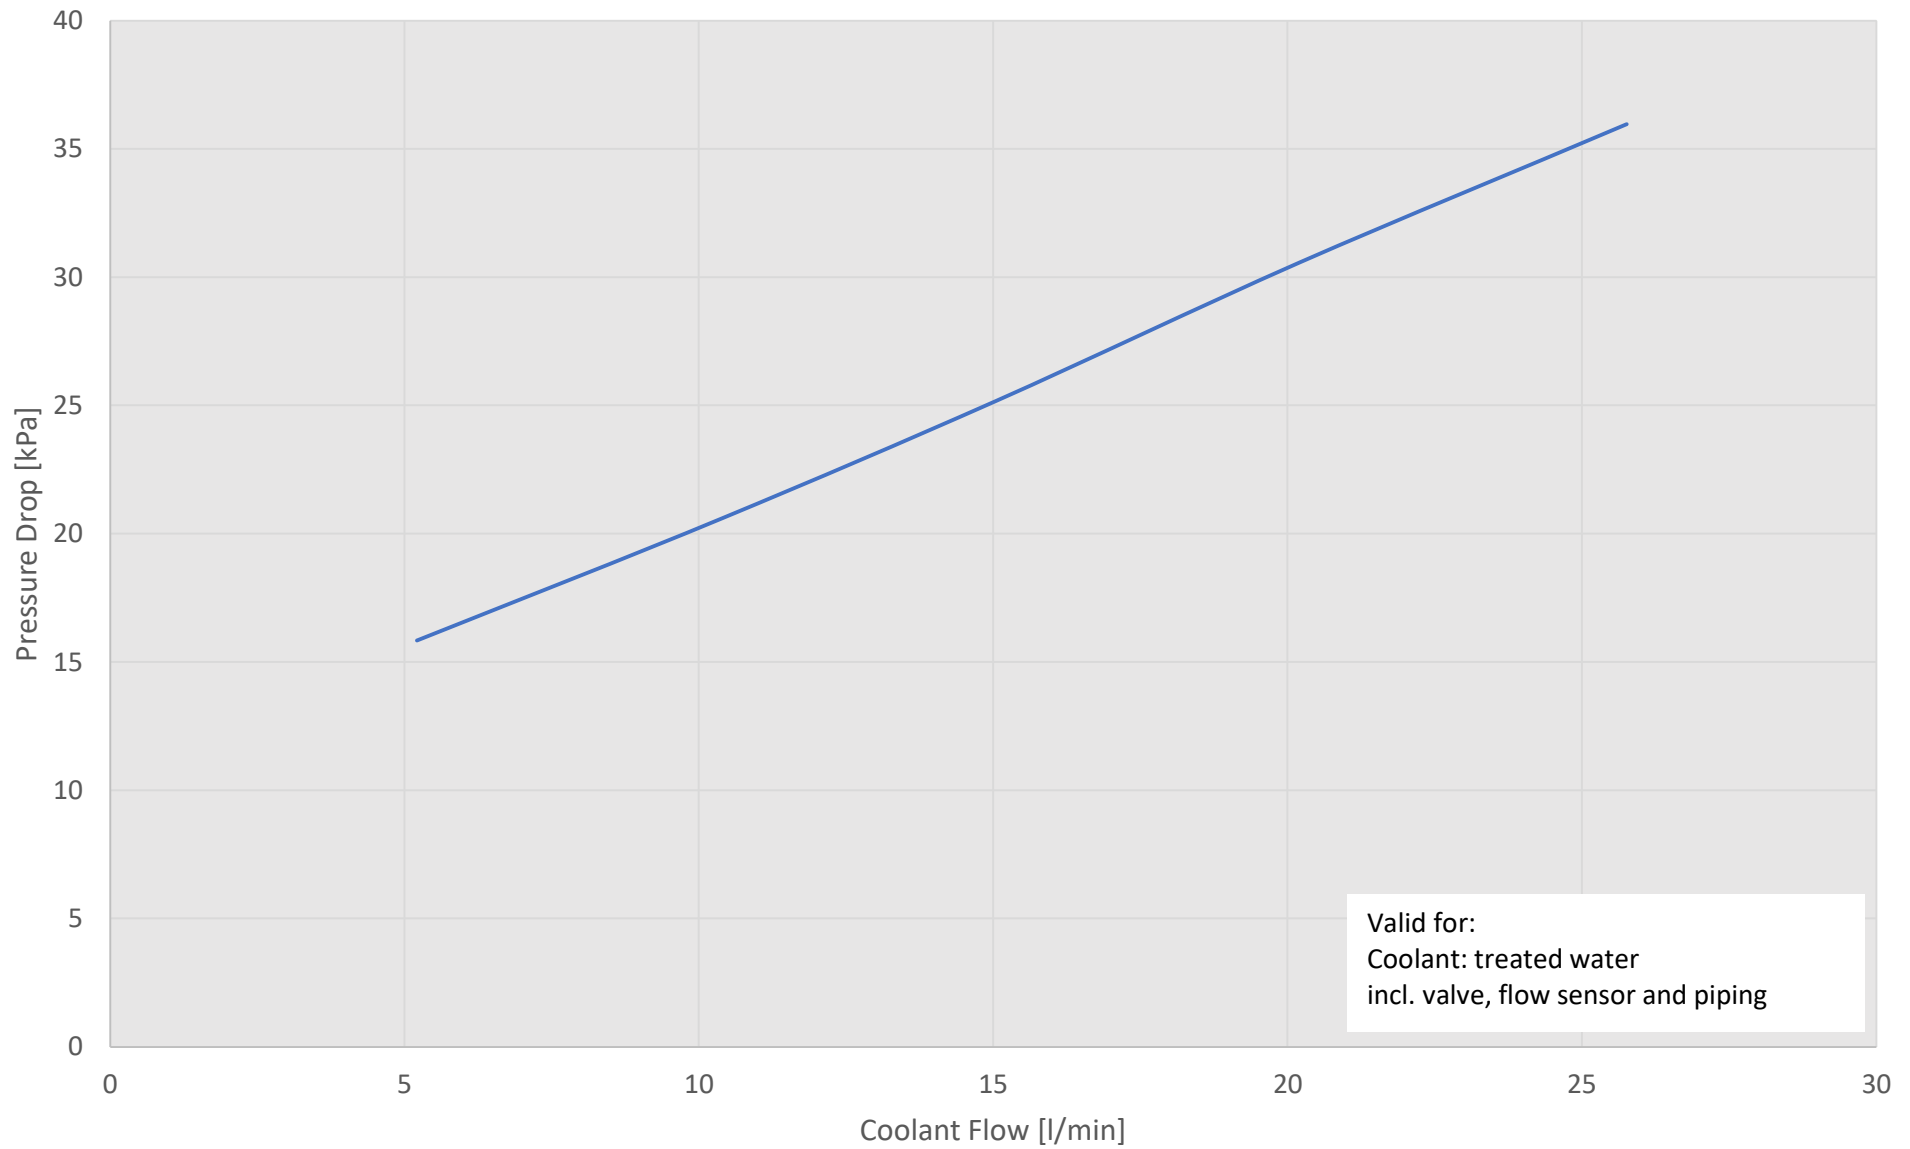

Coolant Pressure Drop

Valid for:
Coolant: treated water
incl. valve, flow sensor and piping