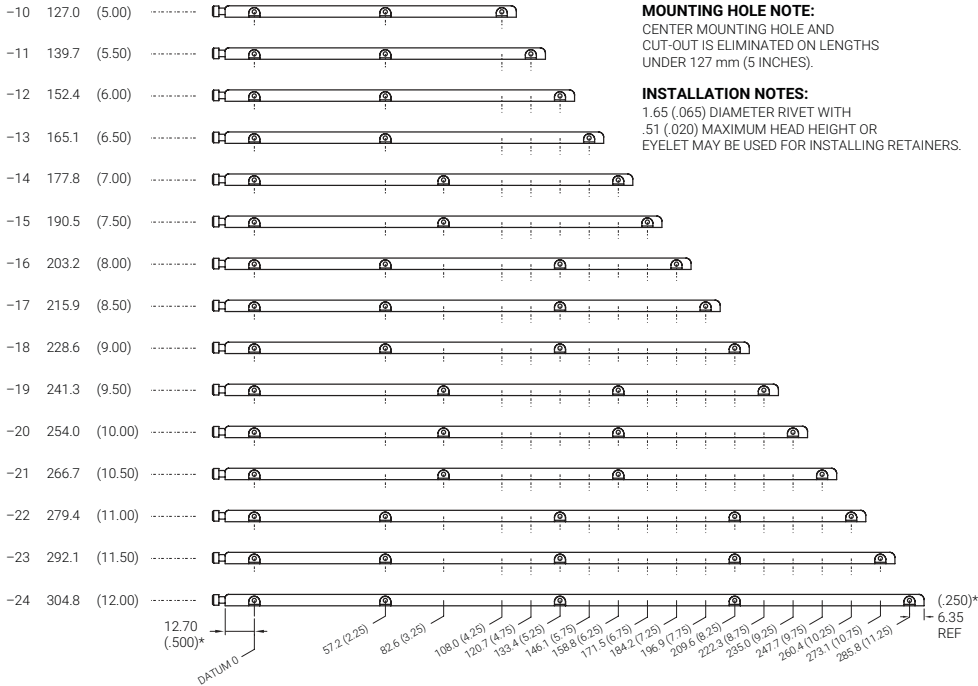

- **Material:** .025-in. (.64-mm) thick Beryllium Copper per QQ-C- 533 or .024-in. (.61-mm) thick Cold Rolled Steel per ASTM A-366
- **Finish:** See finish table on opposite page

CAM

- **Material:** Beryllium Copper per QQ-C-533
- **Finish:** See finish table on opposite page

SCREW

- **Material:** Stainless steel
- **Finish:** Passivated

Units: mm (in)
Unless specified otherwise,
.xx = ± .25, x = ± .5
(.xxx = ±.010, .xx = ± .02)

MOUNTING HOLE DIMENSIONS

28 SERIES

*NOTE: -6 (3.00 INCHES) THRU -9 (4.50 INCHES) MOUNTING HOLE DIMS AS PER 12.70 (.500) DATUM AND 6.35 (.250) REF AS NOTED ABOVE.

Part Number Code Series 28 LOK-TAINER Screw-Actuated	28 B-10-5-L
Housing Material Beryllium Copper _____ or select from Materials Table	B
Length Length in 12.7 (.50) increments _____ to 24 [304.8 (12.00)]	6 [76.2 (3.00)]
Finish Gold Plate _____ or select from Finish Table	5
Lever Action Left hand _____ Right hand _____	L R

Part Number Code example: 28B-16-7-L

Series 28 Screw-actuated LOK-TAINER, Beryllium Copper housing, 8.00-in. (203.2-mm) long, Clear Zinc plated, with left hand screw action

MATERIALS TABLE

Code Letter	
B	BERYLLIUM COPPER, 1/4H PER ASTM-B-194
S	STEEL PER ASTM-A-366