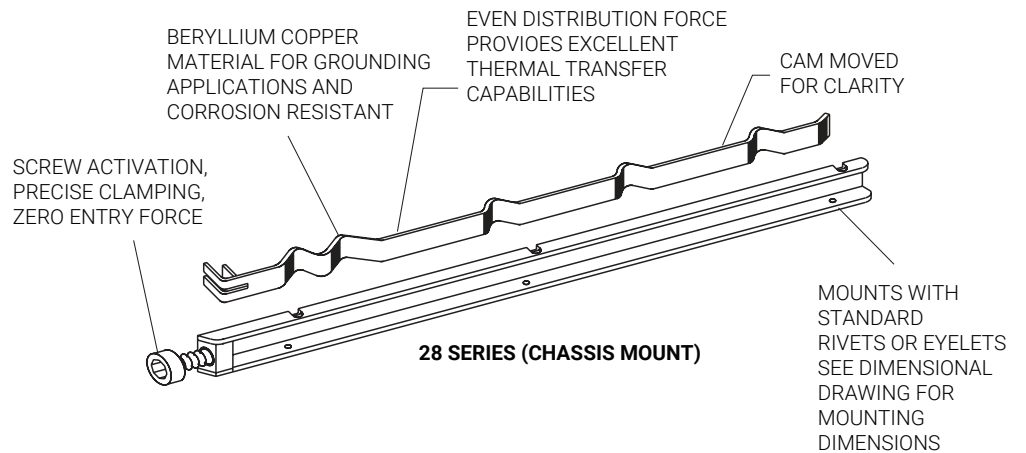

Series 28 Lok-Tainer

CONNECT AND PROTECT

WEIGHT

.97g/cm (.087 oz/in)

RECOMMENDED TORQUE

17.7 N-cm (25 in-oz)

MATERIALS AND FINISH

HOUSING

- **Material:** .025-in. (.64-mm) thick Beryllium Copper per QQ-C- 533 or .024-in. (.61-mm) thick Cold Rolled Steel per ASTM A-366
- **Finish:** See finish table on opposite page

CAM

- **Material:** Beryllium Copper per QQ-C-533
- **Finish:** See finish table on opposite page

SCREW

- **Material:** Stainless steel
- **Finish:** Passivated

Units: mm (in)
Unless specified otherwise,
.xx = ± .25, x = ± .5
(.xxx = ±.010, .xx = ± .02)

MOUNTING HOLE DIMENSIONS

28 SERIES

*NOTE: -6 (3.00 INCHES) THRU -9 (4.50 INCHES) MOUNTING HOLE DIMS AS PER 12.70 (.500) DATUM AND 6.35 (.250) REF AS NOTED ABOVE.

Part Number Code Series 28 LOK-TAINER Screw-Actuated	28 B-10-5-L
Housing Material Beryllium Copper _____ or select from Materials Table	B
Length Length in 12.7 (.50) increments _____ to 24 [304.8 (12.00)]	6 [76.2 (3.00)]
Finish Gold Plate _____ or select from Finish Table	5
Lever Action Left hand _____ Right hand _____	L R