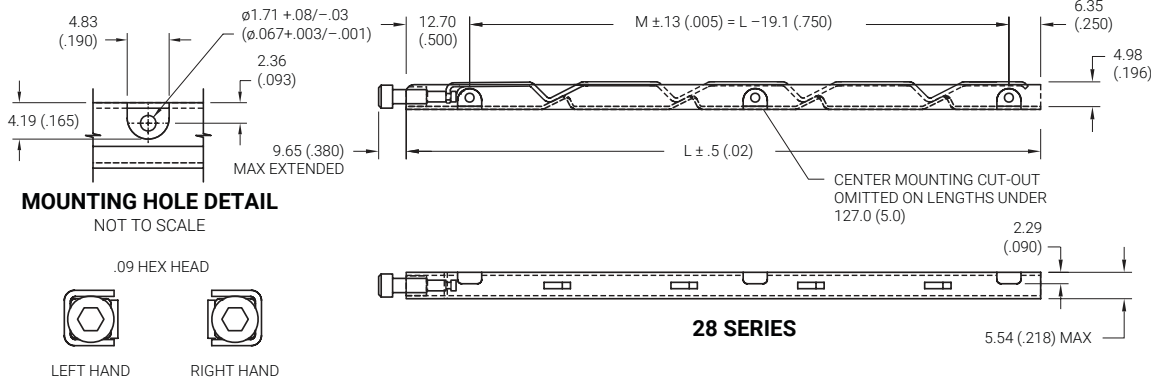

Series 28 Lok-Tainer

CONNECT AND PROTECT

WEIGHT

.97g/cm (.087 oz/in)

RECOMMENDED TORQUE

17.7 N-cm (25 in-oz)

MATERIALS AND FINISH

HOUSING

- **Material:** .025-in. (.64-mm) thick Beryllium Copper per QQ-C- 533 or .024-in. (.61-mm) thick Cold Rolled Steel per ASTM A-366
- **Finish:** See finish table on opposite page

CAM

- **Material:** Beryllium Copper per QQ-C-533
- **Finish:** See finish table on opposite page

SCREW

- **Material:** Stainless steel
- **Finish:** Passivated

Units: mm (in)
Unless specified otherwise,
.xx = ± .25, x = ± .5
(.xxx = ±.010, .xx = ± .02)

MOUNTING HOLE DIMENSIONS

28 SERIES

*NOTE: -6 (3.00 INCHES) THRU -9 (4.50 INCHES) MOUNTING HOLE DIMS AS PER 12.70 (.500) DATUM AND 6.35 (.250) REF AS NOTED ABOVE.

Part Number Code Series 28 LOK-TAINER Screw-Actuated	28 B-10-5-L
Housing Material Beryllium Copper _____ or select from Materials Table	B
Length Length in 12.7 (.50) increments _____ to 24 [304.8 (12.00)]	6 [76.2 (3.00)]
Finish Gold Plate _____ or select from Finish Table	5
Lever Action Left hand _____ Right hand _____	L R