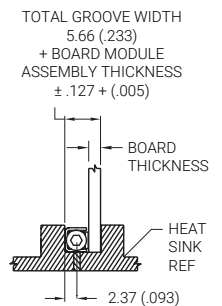

- **Material:** .025-in. (.64-mm) thick Beryllium Copper per QQ-C- 533 or .024-in. (.61-mm) thick Cold Rolled Steel per ASTM A-366
- **Finish:** See finish table on opposite page

CAM

- **Material:** Beryllium Copper per QQ-C-533
- **Finish:** See finish table on opposite page

SCREW

- **Material:** Stainless steel
- **Finish:** Passivated

Units: mm (in)
Unless specified otherwise,
.xx = ± .25, x = ± .5
(.xxx = ±.010, .xx = ± .02)

MOUNTING HOLE DIMENSIONS

28 SERIES

*NOTE: -6 (3.00 INCHES) THRU -9 (4.50 INCHES) MOUNTING HOLE DIMS AS PER 12.70 (.500) DATUM AND 6.35 (.250) REF AS NOTED ABOVE.

Part Number Code Series 28 LOK-TAINER Screw-Actuated	28 B-10-5-L
Housing Material Beryllium Copper _____ or select from Materials Table	B
Length Length in 12.7 (.50) increments _____ to 24 [304.8 (12.00)]	6 [76.2 (3.00)]
Finish Gold Plate _____ or select from Finish Table	5
Lever Action Left hand _____ Right hand _____	L R

Part Number Code example: 28B-16-7-L

Series 28 Screw-actuated LOK-TAINER, Beryllium Copper housing, 8.00-in. (203.2-mm) long, Clear Zinc plated, with left hand screw action

MATERIALS TABLE

Code Letter	
B	BERYLLIUM COPPER, 1/4H PER ASTM-B-194
S	STEEL PER ASTM-A-366