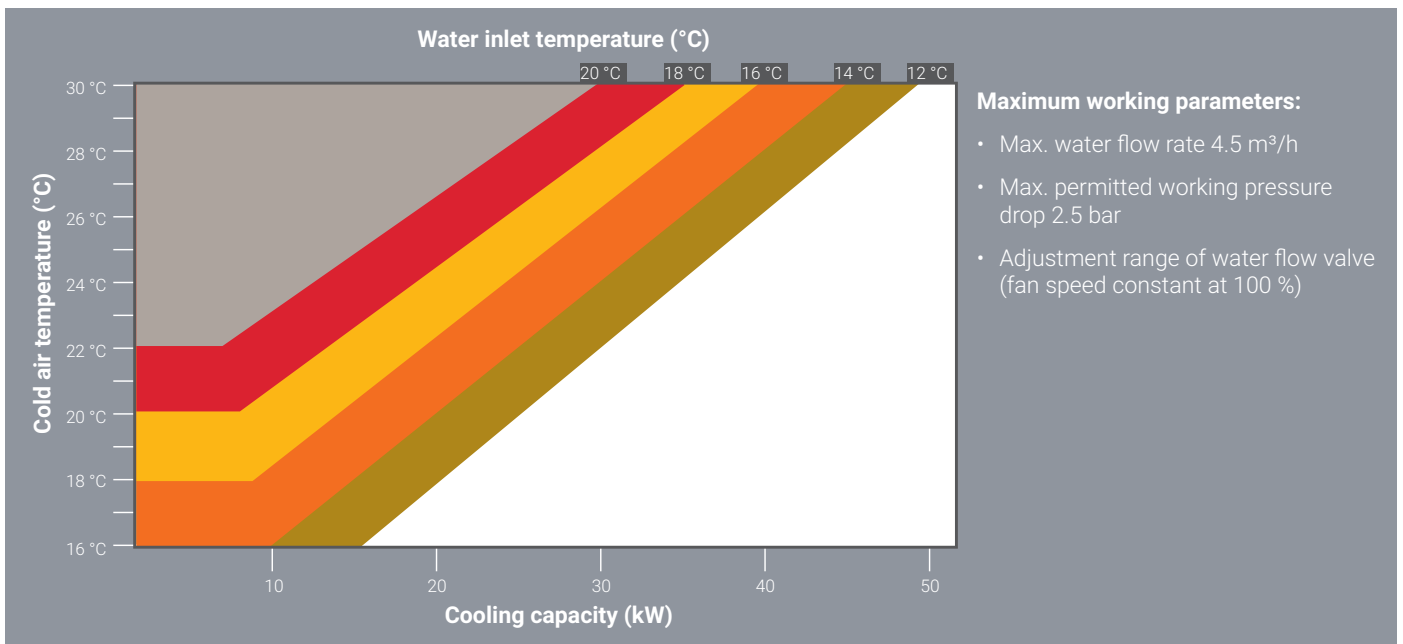

Cooling performance for different air and water temperatures

EUROPE

Straubenhardt, Germany

Tel: +49.7082.794.0

Betschdorf, France

Tel: +33.3.88.90.64.90

Warsaw, Poland

Tel: +48.22.209.98.35

Assago, Italy

Tel: +39.02.5776151.224

NORTH AMERICA

All locations

Tel: +1.763.422.2661

MIDDLE EAST & INDIA

Dubai, United Arab Emirates

Tel: +971.4.37.81.700

Bangalore, India

Tel: +91.80.6715.2001

Istanbul, Turkey

Tel: +90.216.250.7374

ASIA

Shanghai, P.R. China

Tel: +86.21.2412.6943

Qingdao, China

Tel: +86.523.8771.6101

Singapore

Tel: +65.6768.5800

Shin-Yokohama, Japan

Tel: +81.45.476.0271

Our powerful portfolio of brands:

CADDY ERICO HOFFMAN RAYCHEM SCHROFF TRACER