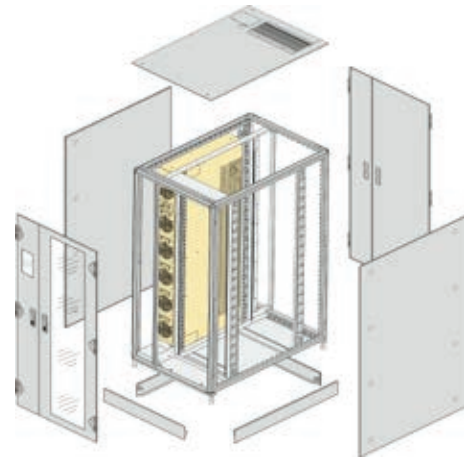

VARISTAR LHX+ RACK INTEGRATED COOLER

HIGH EFFICIENCY FOR YOUR DATA CENTER

SCHROFF Varistar LHX+ series is designed for use with Varistar server racks with high heat dissipation losses.

The highly energy efficient air-to-water heat exchanger is integrated in a 800-mm-wide rack, to the left or right of the 19" plane and the cabinet offers full RU (rack unit) mounting space. The rack-based cooling solution acts room-independent and allows for set-up of various rack configurations.

The warm exhaust air from the servers flows through the heat exchanger as the heat is transferred to the cooling medium and cooled air is provided in front of the 19" plane.

FEATURES

- Strict separation of cold and warm exhausted air - no recirculation
- Cooling is close to equipment; quick regulation of water and air volume flow; no under cooling
- Rack-integrated solutions reduce noise level; EMC-shielded solutions available
- Flexible rack configurations to meet diverse packing densities and redundancy requirements

TECHNICAL FEATURES

- Static load-carrying capacity up to 1,600 kg
- Low noise level
- Fans may be exchanged individually during operation
- Water connections from bottom and top
- Wide power input range from 110 to 230 Volt
- Version with two redundant power supplies available
- Remote monitoring over Modbus RTU, web GUI and SNMP
- IP 55/EMC shielding available upon request