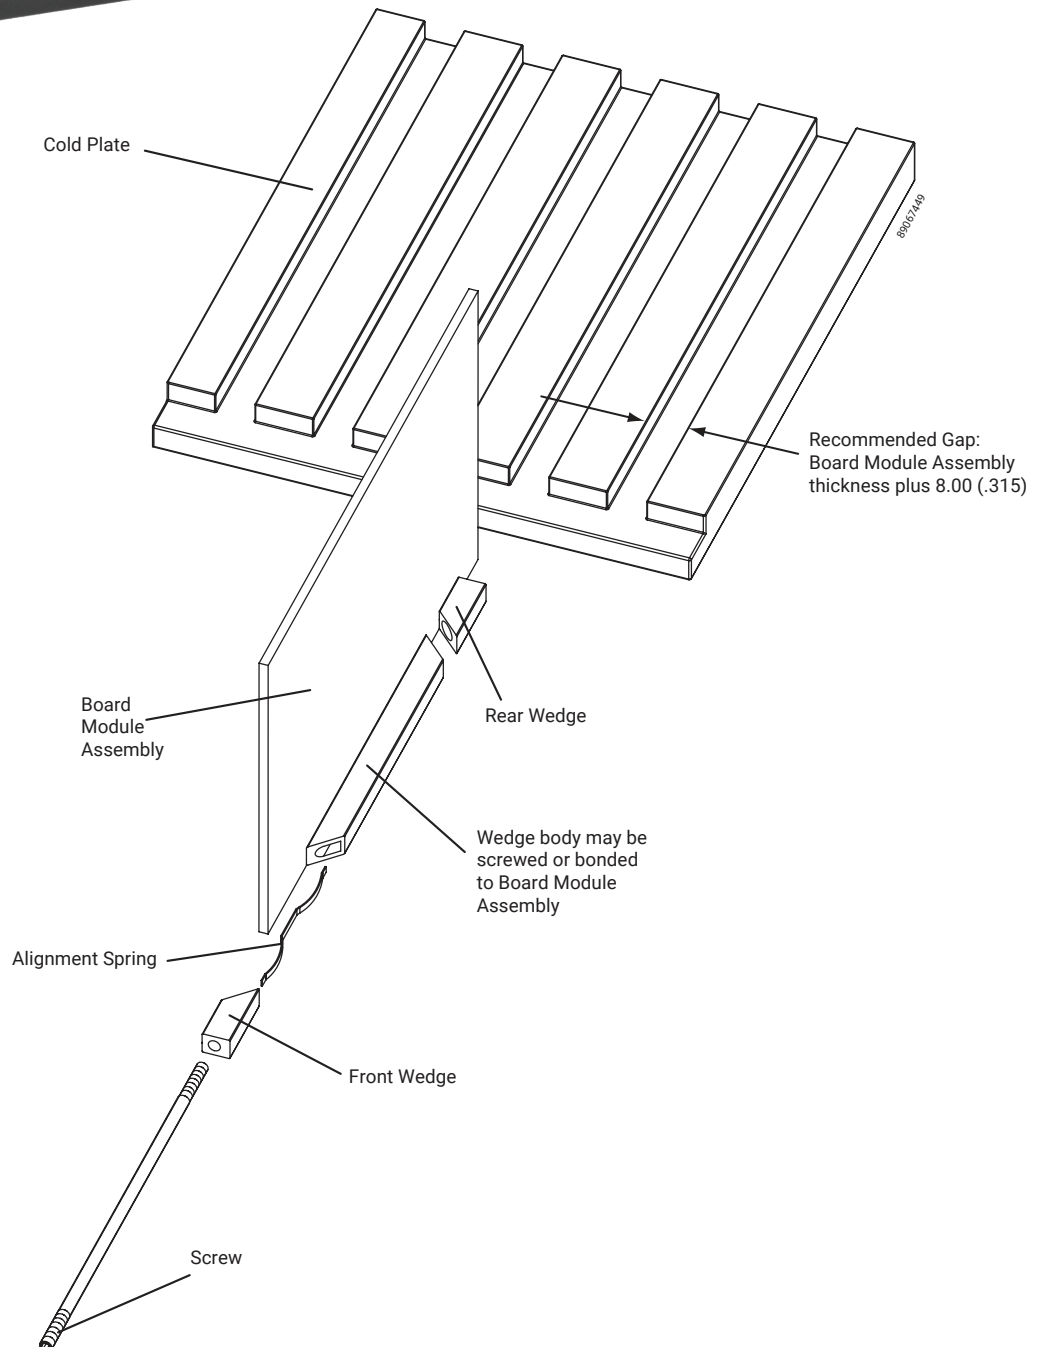

Series 235 Card-Lok

CONNECT AND PROTECT

RECOMMENDED GAP WIDTH

PCB + 8.00 (.315)

RECOMMENDED TORQUE

68 N-cm (6 in-lbs)

WEIGHT

1.34 g/cm (.120 oz/in)

MATERIALS AND FINISH

WEDGES

- **Material:** Aluminum Alloy 6061-T6 per ASTM-B221 or AMS-QQ-A-200/8
- **Finish:** See finish table on opposite page

SCREW

.09-in. or 2.5-mm hex. socket head cap screw, depending on mounting configuration

- **Material:** Stainless steel per ASTM A-582
- **Finish:** Passivated per AMS2700

SERIES 235 CARD-LOK

Units: mm (in)
 Unless otherwise specified:
 .xx ± .25, .x ± .5
 (.xxx ± .010, .xx ± .02)
 Note: Each piece has a tolerance of ± .010

Part Number Code
Series 235 Card-Lok Three Piece

S A 225 4.80 E TM2.5 P

Prefix options
 Slotted Drive _____ S
 2mm Hex Drive _____ [blank]

Finish options
 Black Anodize _____ A
 or choose from Finish Table