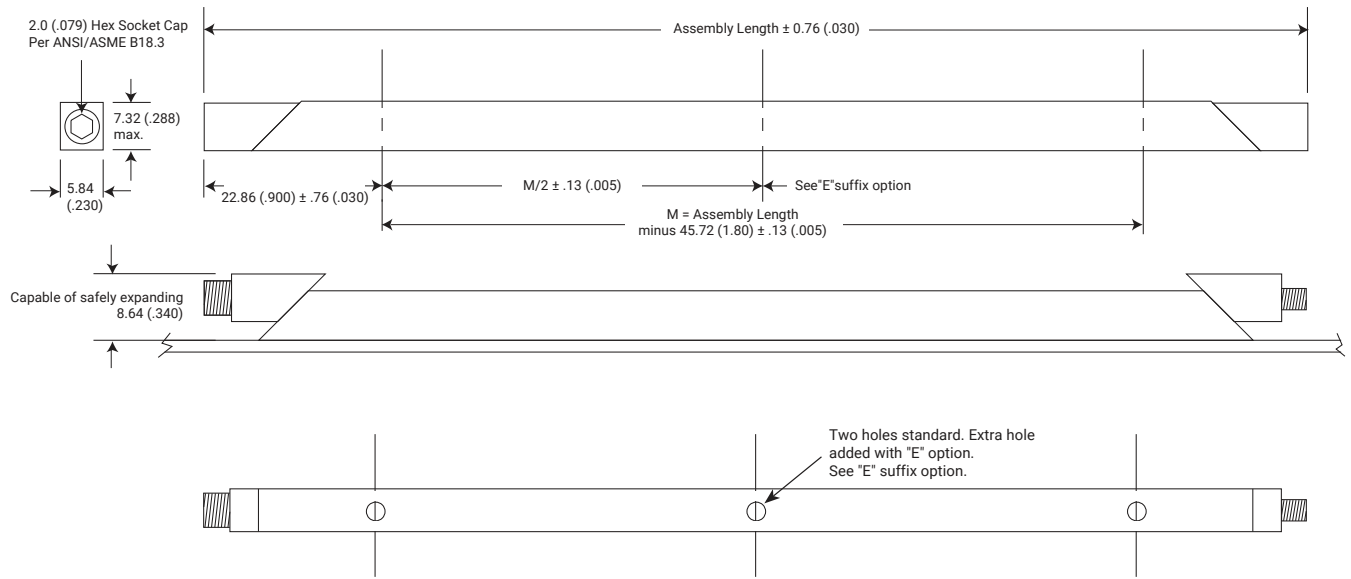

Series 235 Card-Lok

CONNECT AND PROTECT

RECOMMENDED GAP WIDTH

PCB + 8.00 (.315)

RECOMMENDED TORQUE

68 N-cm (6 in-lbs)

WEIGHT

1.34 g/cm (.120 oz/in)

MATERIALS AND FINISH

WEDGES

- **Material:** Aluminum Alloy 6061-T6 per ASTM-B221 or AMS-QQ-A-200/8
- **Finish:** See finish table on opposite page

SCREW

.09-in. or 2.5-mm hex. socket head cap screw, depending on mounting configuration

- **Material:** Stainless steel per ASTM A-582
- **Finish:** Passivated per AMS2700

SERIES 235 CARD-LOK

Units: mm (in)
 Unless otherwise specified:
 .xx ± .25, .x ± .5
 (.xxx ± .010, .xx ± .02)
 Note: Each piece has a tolerance of ± .010

Assembly length in inches. Standard lengths range from 71.12 (2.80), 96.52 (3.80) and 121.9 (4.80). _____ length.xx
 Other lengths available upon request

Additional Center Mounting Hole _____ E
 None _____ [blank]