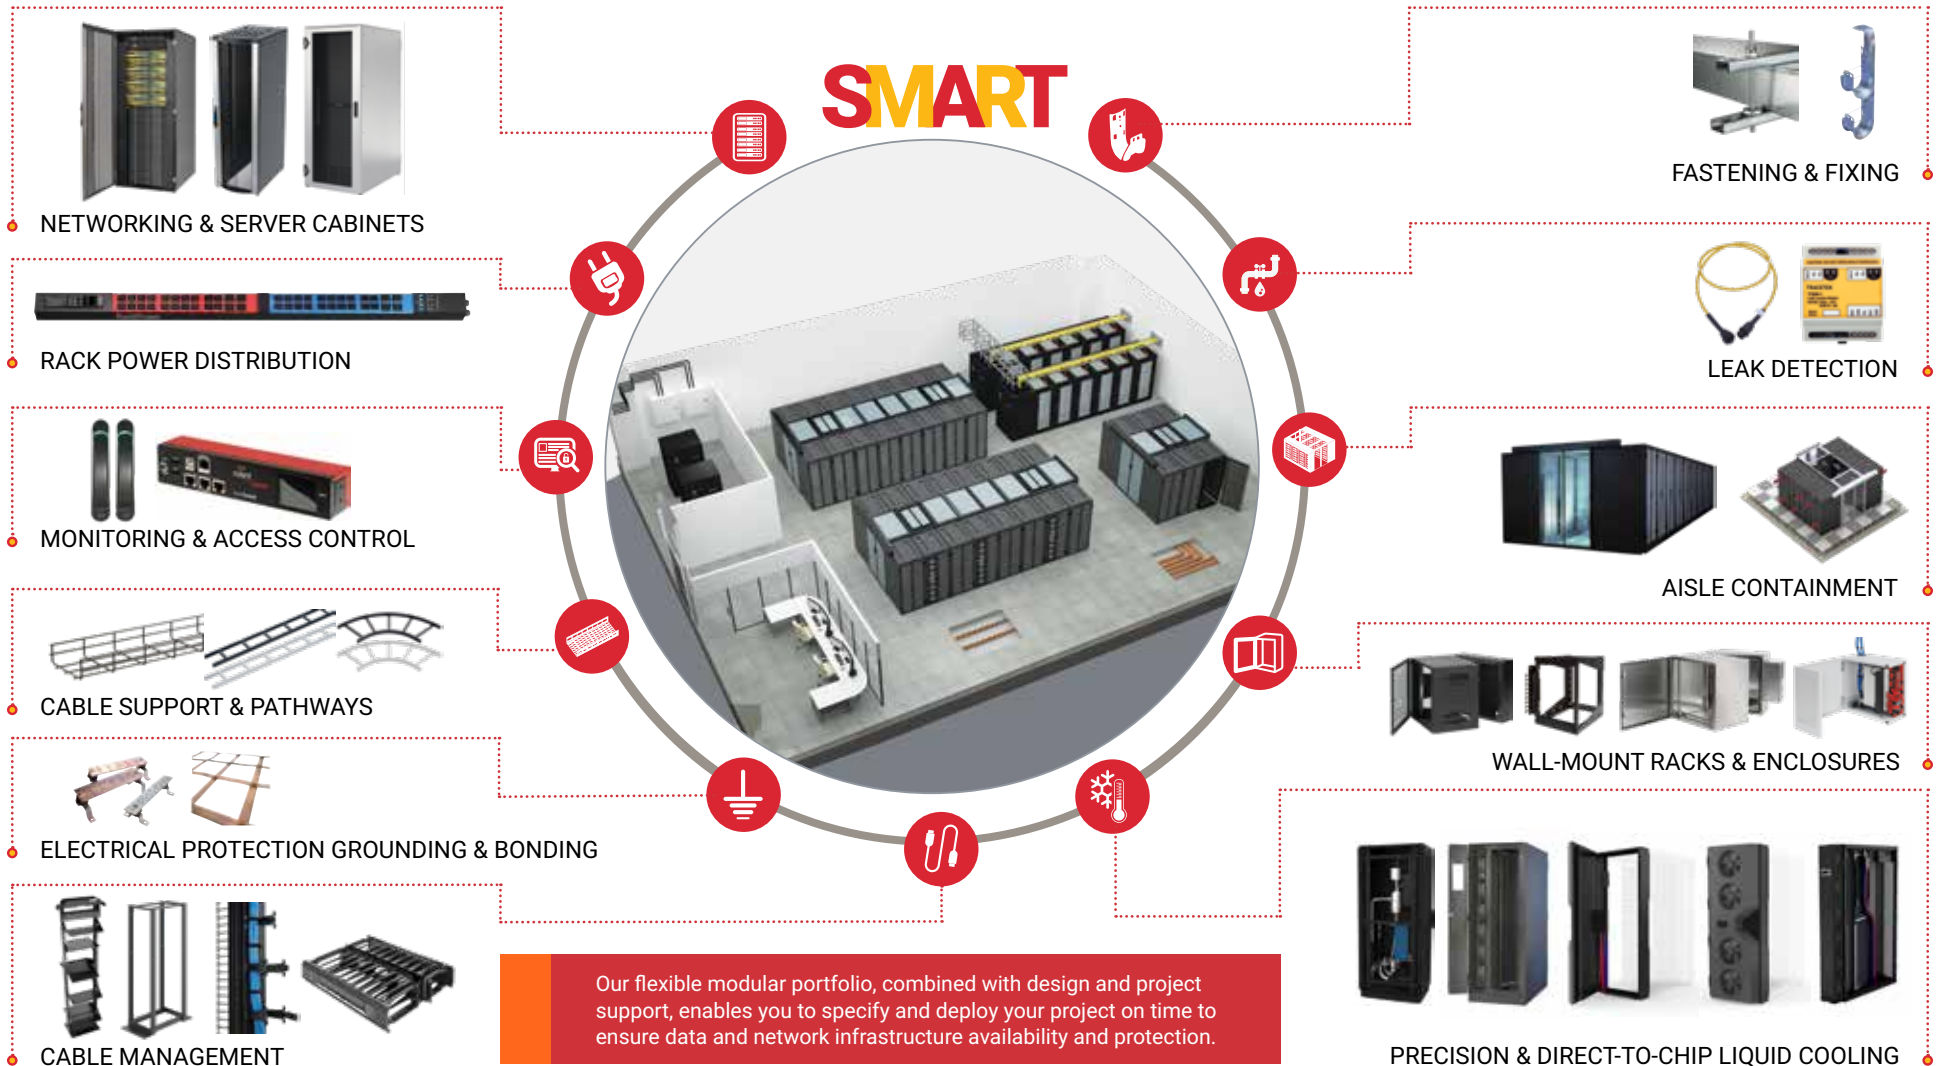

CADDY ERICO HOFFMAN RAYCHEM SCHROFF TRACER

Trusted Data Center & Networking Solutions for a Connected World

Continuum Of Cooling

COMPLETE PORTFOLIO AIR AND LIQUID COOLING SOLUTIONS