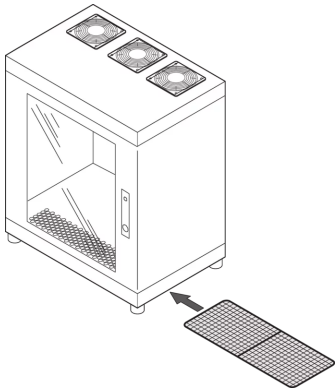

SCHROFF

21236-104 EPCASE AIR FILTER KIT FOR 19" 500-600D CASE (X3)

KEY FEATURES

Filter class G3

Assembly beneath the case, easy filter replacement

Filtering of the inlet air at the case bottom

PRODUCT ATTRIBUTES

Product Type: Filter

Product Family: Epcase

Type: Air Filter Kit

ADDITIONAL PRODUCT DETAILS

Air Filter Kit for 10" and 19" wallmount enclosure allows ventilation for passive cooling. The filter used is G3 class and is easy to replace.