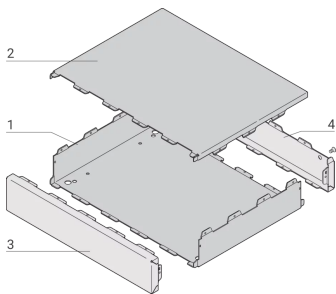

14820-295 INTERSCALE DESKTOP CASE, NON-PERFORATED, 88 MM, 399 MM, 221 MM

**KEY FEATURES**

Modular desktop case consisting of 4 assembled parts

Developed according to IEC 60297-3-109 (under progress at IEC)

Integrated EMC protection

Ingress protection up to IP 30

Color RAL 7016

Modified or customized cases upon request

**PRODUCT ATTRIBUTES**

Product Family: Interscale

Type: Desktop

Height: 88.1 mm

Width: 399 mm

Depth: 221.45 mm

Material: Steel

Color: Anthracite Grey

Color Code: RAL 7016

Protection Rating: IP30

Cooling: Non-Perforated

Package Quantity: 1