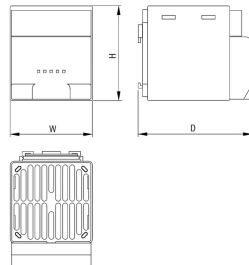

## 60715-227 HEATER WITH HEATER FAN, 400 W