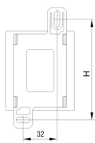

## 60715-227 HEATER WITH HEATER FAN, 400 W