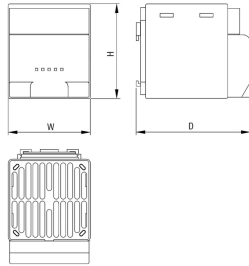

## 60715-226 HEATER WITH HEATER FAN, 250 W