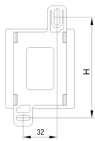

## 60715-226 HEATER WITH HEATER FAN, 250 W