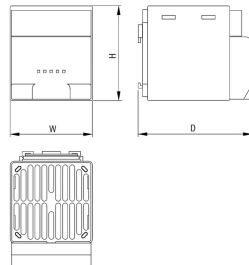

60715-225 HEATER WITH HEATER FAN, 150 W

KEY FEATURES

Assembly with clip-on attachment or bolt fixing

Compact heater with fan, small, compact design with high heater output

Quiet

Dynamic heating up and temperature limitation by PTC technology