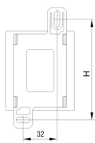

60715-225 HEATER WITH HEATER FAN, 150 W

KEY FEATURES

Assembly with clip-on attachment or bolt fixing

Compact heater with fan, small, compact design with high heater output

Quiet

Dynamic heating up and temperature limitation by PTC technology

PRODUCT ATTRIBUTES

Product Type: Heater

Power: 150 W

ADDITIONAL PRODUCT DETAILS

Compact heater with fan.

North America

All locations
+1.763.422.2661
Chat with us:
schroff.nvent.com

Europe