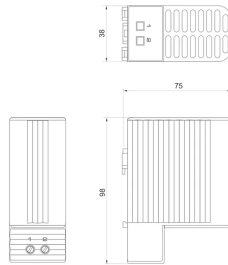

60715-221 HEATER, 20 W

KEY FEATURES

Low surface temperature, protective insulation, and temperature limitation with PTC resistance

Assembly with clip-on attachment

Wide-range voltage input AC 120 ... 240 V