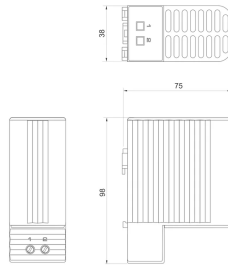

60715-220 HEATER, 10 W