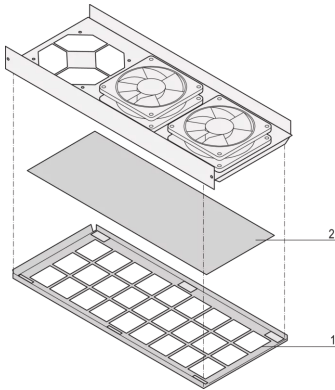

SCHROFF

24579-033 AIR FILTER SET FOR COMPACTPCI AND VME 64X SYSTEMS

KEY FEATURES

Filters can be changed after opening the 1 U fan tray

Filter replacement without tool

PRODUCT ATTRIBUTES

Product Type: Filter

Works With: CompactPCI Systems; VME64x Systems

ADDITIONAL PRODUCT DETAILS

The air filter filters the intake air and reduces the quantity of dust or other particles.

For optimized air flow plastic tip-up feet should be assembled on the case, please order the tip-up feet separately.