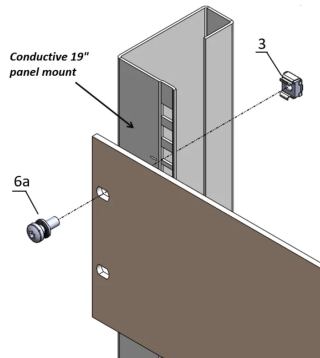

21120-202 SCREW WITH CAPTIVE NOMEL WASHER, M6 X 16, POZIDRIVE, 50 PIECES

KEY FEATURES

Panhead screw, pozidrive

PRODUCT ATTRIBUTES

Product Type: Screw

Type: Panhead Screw

Works With: Front Panels; Eurorack; Novastar; Varistar; Varistar CP

Package Quantity: 50

Thread Size: M6

Diameter: 6 mm

Length: 16 mm

Material: Steel

Finish: Zinc Plated

ADDITIONAL PRODUCT DETAILS

Panhead Screw, Pozidrive.