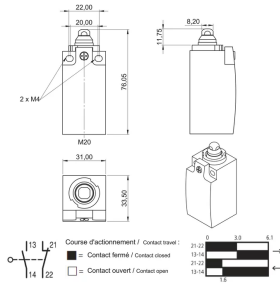

### KEY FEATURES

Connection with mains supply via SCHUKO/UTE connector

Easy handling by plug and play (completely wired)

Connection to cabinet light via IEC 60320 C13 socket