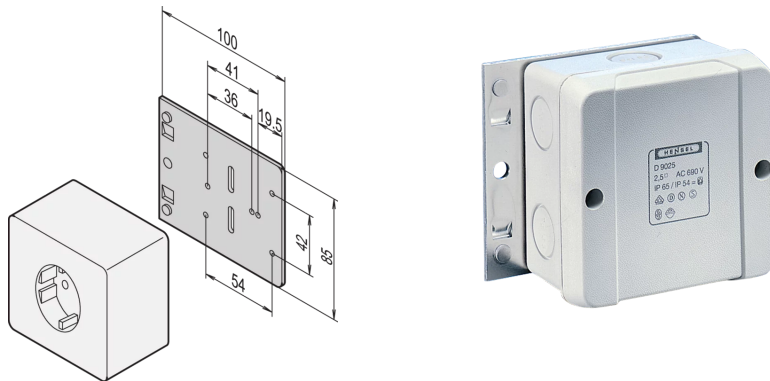

## 20118-537 MOUNTING PLATE FOR SINGLE SOCKETS

### KEY FEATURES

---

For common surface sockets

### PRODUCT ATTRIBUTES

---

Product Type: Mounting Plate

### ADDITIONAL PRODUCT DETAILS

---

Mounting Plate for single Socket.

Surface socket not included in SCHROFF product range.