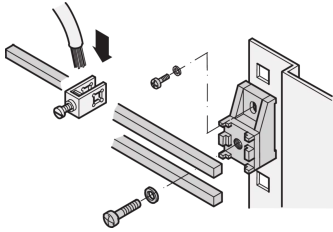

## 20118-366 CONNECTION CLAMP FOR GND/EARTHING RAIL, 4 MM<sup>2</sup>

### KEY FEATURES

---

Connection Clamps available in multiple cross sections based on customer requirement

### ADDITIONAL PRODUCT DETAILS

---

Connection Clamps available in multiple cross sections based on customer requirement.

Please order terminal clamps or second rail separately.