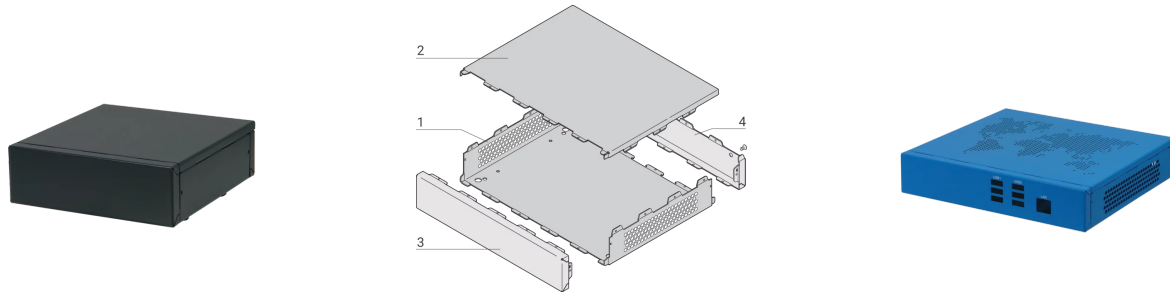

14825-395 INTERSCALE DESKTOP CASE, PERFORATED, 133 MM, 399 MM, 221 MM

**KEY FEATURES**

Modular desktop case consisting of 4 assembled parts

Developed according to IEC 60297-3-109 (under progress at IEC)

Integrated EMC protection

Ingress protection up to IP 20

Color RAL 7016

Modified or customized cases upon request

**PRODUCT ATTRIBUTES**

Product Family: Interscale

Type: Desktop

Height: 132.6 mm

Width: 399 mm

Depth: 221 mm

Material: Steel

Color: Anthracite Grey

Color Code: RAL 7016

Protection Rating: IP20

Cooling: Perforated

Package Quantity: 1

## ADDITIONAL PRODUCT DETAILS

---

Flexible desktop case with integrated EMC protection and perforated sides. Based on the nVent SCHROFF Interscale platform and developed in accordance with IEC 60297-3-109.