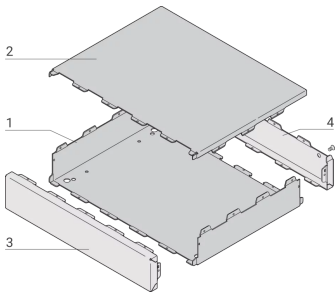

14820-197 INTERSCALE DESKTOP CASE, NON-PERFORATED, 44 MM, 399 MM, 310 MM

**KEY FEATURES**

Modular desktop case consisting of 4 assembled parts

Developed according to IEC 60297-3-109 (under progress at IEC)

Integrated EMC protection

Ingress protection up to IP 30

Color RAL 7016

Modified or customized cases upon request

**PRODUCT ATTRIBUTES**

Product Family: Interscale

Type: Desktop

Height: 43.7 mm

Width: 399 mm

Depth: 310.35 mm

Material: Steel

Color: Anthracite Grey

Color Code: RAL 7016

Protection Rating: IP30

Cooling: Non-Perforated

Package Quantity: 1