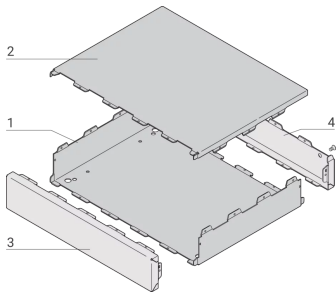

14820-154 INTERSCALE DESKTOP CASE, NON-PERFORATED, 44 MM, 221 MM, 177 MM

**KEY FEATURES**

Modular desktop case consisting of 4 assembled parts

Developed according to IEC 60297-3-109 (under progress at IEC)

Integrated EMC protection

Ingress protection up to IP 30

Color RAL 7016

Modified or customized cases upon request

**PRODUCT ATTRIBUTES**

Product Family: Interscale

Type: Desktop

Height: 43.7 mm

Width: 221 mm

Depth: 177 mm

Material: Steel

Color: Anthracite Grey

Color Code: RAL 7016

Protection Rating: IP30

Cooling: Non-Perforated

Package Quantity: 1