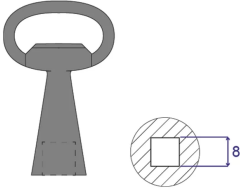

SCHROFF

60114-365 KEY 8 MM SQUARE LOCK

KEY FEATURES

Key 8 mm Square Lock

PRODUCT ATTRIBUTES

Product Type: Key

ADDITIONAL PRODUCT DETAILS

Key 8 mm Square Lock, generally used in the industrial space for common key requirements.