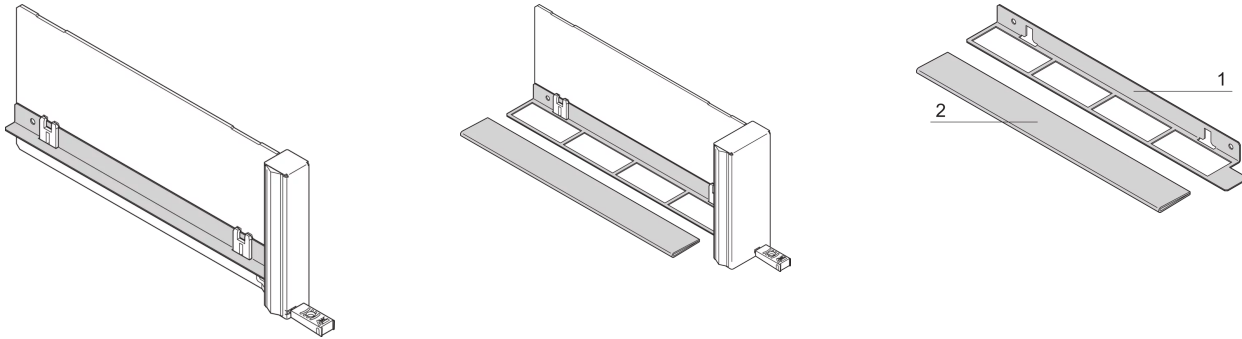

## 20849-357 AIR BAFFLE FOR AMC FILLER MODULE ECO, FULL-SIZE

### KEY FEATURES

Retrofittable; simply clip onto the PCB of the filler module

To adjust the airflow volume the plastic cover can be individually cut to size (not for compact modules)

### PRODUCT ATTRIBUTES

Product Type: Air Baffle

Product Family: MicroTCA

Type: AdvancedMC Filler Module

Works With: Systems

### ADDITIONAL PRODUCT DETAILS

Air baffles block airflow in the slot they are installed into, directing air flow to active modules in the system.