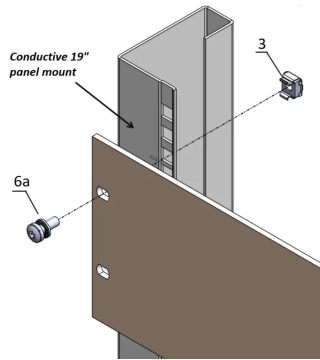

21120-203 SCREW WITH CAPTIVE NOMEL WASHER, M6 X 16, POZIDRIVE, 100 PIECES

KEY FEATURES

Panhead screw, pozidrive

PRODUCT ATTRIBUTES

Product Type: Screw

Type: Panhead Screw

Works With: Front Panels; Eurorack; Novastar; Varistar; Varistar CP

Package Quantity: 100

Thread Size: M6

Diameter: 6 mm

Length: 16 mm

Material: Steel

Finish: Zinc Plated

ADDITIONAL PRODUCT DETAILS

Panhead Screw, Pozidrive.