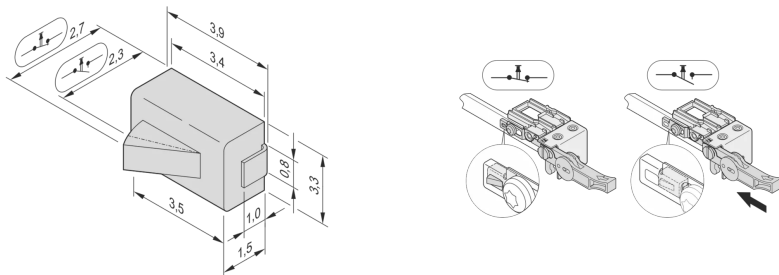

20849-236 MICROSWITCH FOR CARRIER COMPACT- AND FULL-SIZE-MODULE, NORMALLY CLOSED, 10 PIECES

KEY FEATURES

SMD Version

PRODUCT ATTRIBUTES

Product Type: Switch

Works With: Systems

ADDITIONAL PRODUCT DETAILS

Mirco Switch for AMC Carrier. Option as closer or opener available.