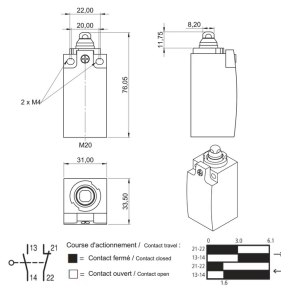

20118-810 DOOR CONTACT SWITCH WITHOUT CABLE

KEY FEATURES

Door contact switch (without connection cable)

PRODUCT ATTRIBUTES

Product Type: Switch

ADDITIONAL PRODUCT DETAILS

Door contact switch with magnetic contact, allows operational efficiency. This product is easy handlable by plug and play.