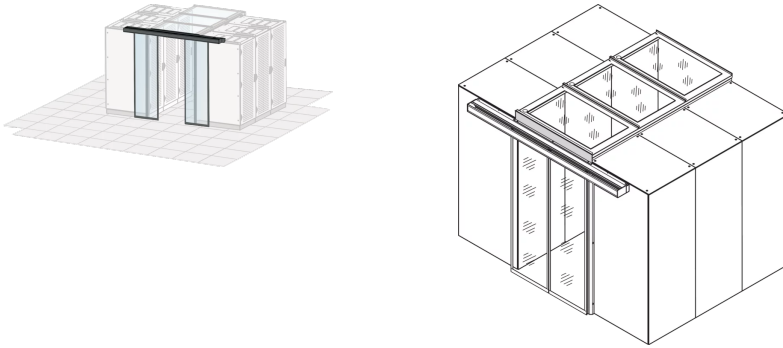

21130-060 AISLE CONTAINMENT SLIDING DOOR, MANUAL, 1200W, RAL 7021

KEY FEATURES

Suitable for 2000 and 2200 mm high cabinets

Doors for lateral closure of cabinet row

Black grey (RAL 7021)

Double doors suitable for an aisle width of 1200 mm

Trim is required for 2200 mm high cabinets; please order separately

PRODUCT ATTRIBUTES

Product Type: Cabinet Door

Product Family: Varistar

Type: Aisle Door

Color: Black Grey

Color Code: RAL 7021

ADDITIONAL PRODUCT DETAILS