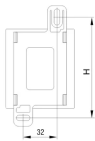

60715-225 HEATER WITH HEATER FAN, 150 W

KEY FEATURES

Assembly with clip-on attachment or bolt fixing

Compact heater with fan, small, compact design with high heater output

Quiet

Dynamic heating up and temperature limitation by PTC technology

PRODUCT ATTRIBUTES

Product Type: Heater

Power: 150 W

ADDITIONAL PRODUCT DETAILS

Compact heater with fan.

North America

All locations
+1.763.422.2661
Chat with us:
schroff.nvent.com

Europe