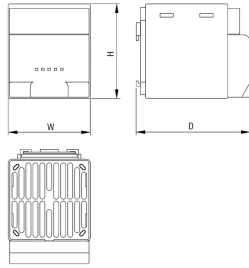

60715-225 HEATER WITH HEATER FAN, 150 W

KEY FEATURES

Assembly with clip-on attachment or bolt fixing

Compact heater with fan, small, compact design with high heater output

Quiet

Dynamic heating up and temperature limitation by PTC technology