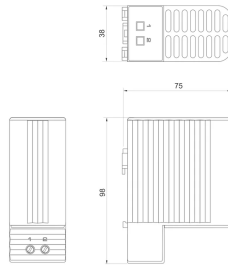

60715-221 HEATER, 20 W