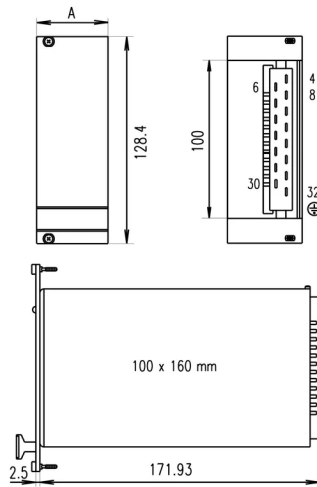

13105-029 PSU 19" AC/DC LINEAR REGULATOR, DUAL, PSG 224

KEY FEATURES

2 output voltages, galvanically separated

High control accuracy, low residual ripple and very low interference

Mains/line voltage 230 VAC (can be switched to 115 VAC with mains/line voltage conversion kit)

Suited for medical applications (8 mm safety clearances)

PRODUCT ATTRIBUTES

Product Type: Power Supply

Type: 19" Linear Regulator

Input Voltage AC: 230 V

Power: 58 W

Number of Output Voltages: 2

Voltage 1: 24 V

Current 1: 1.2 A

Voltage 2: 24 V

Current 2: 1.2 A

Rack Height: 3 U