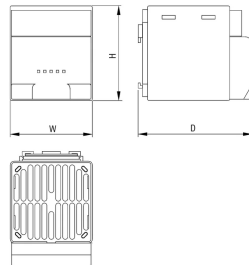

## 60715-226 HEATER WITH HEATER FAN, 250 W