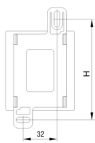

## 60715-226 HEATER WITH HEATER FAN, 250 W