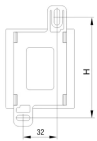

## 60715-225 HEATER WITH HEATER FAN, 150 W