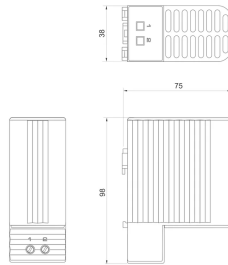

60715-220 HEATER, 10 W

KEY FEATURES

Low surface temperature, protective insulation, and temperature limitation with PTC resistance

Assembly with clip-on attachment

Wide-range voltage input AC 120 ... 240 V