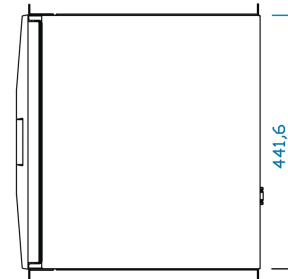

60118-566 19" DRAWER WITH KEYBOARD 1 U, TOUCHPAD, RAL 9005, GERMAN KEYBOARD

KEY FEATURES

Extendable 1 U drawer with keyboard including function keys, number pad, touchpad

Locking at full extension and in the inserted state

Connection to USB for keyboard and mouse

Installation dimension 19" rail distance (c-dimension) from 470 ... 700 mm)

Color jet black (RAL 9005)

PRODUCT ATTRIBUTES

Product Type: Cabinet/Rack Drawer

Type: Keyboard

Works With: 19" Cabinets

Color: Jet Black

Color Code: RAL 9005