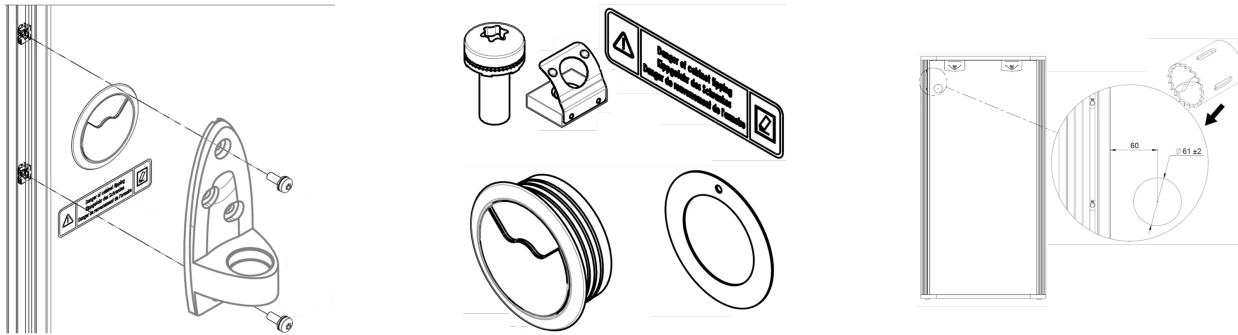

25630-184 MONITOR ARM MOUNTING KIT FOR NOVASTAR HD CABINET

KEY FEATURES

Mounting material to mount adjustable monitor arm at the cabinet exterior

PRODUCT ATTRIBUTES

Product Type: Mounting Kit

Product Family: Novastar