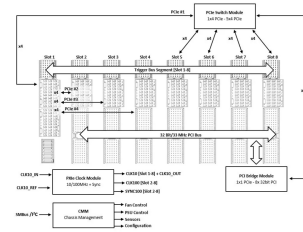

# 14579-030 PXI-EXPRESS SYSTEM, 4 U, 8 SLOTS, GEN 3

Air flow from bottom to rear with temperature controlled fans; Integrated Chassis Monitoring Modul (CMM)

Wide range AC input with mains switch on the rear side, power push button on the front (top)

Rear panel external 10 MHz clock inputs/outputs

## PRODUCT ATTRIBUTES

Number of Slots: 8

Type: Desktop

Backplane Type: PXI Express, 4 Link Configuration

Data Transfer: PCIe Gen3

Power per Slot: 50 W

Input Voltage AC: 100 – 240 V

Airflow Direction: Bottom to Rear