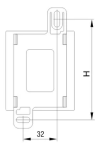

60715-226 HEATER WITH HEATER FAN, 250 W

KEY FEATURES

Assembly with clip-on attachment or bolt fixing

Compact heater with fan, small, compact design with high heater output

Quiet

Dynamic heating up and temperature limitation by PTC technology

PRODUCT ATTRIBUTES

Product Type: Heater

Power: 250 W

ADDITIONAL PRODUCT DETAILS

Compact heater with fan.

North America

All locations
+1.763.422.2661
Chat with us:
schroff.nvent.com

Europe