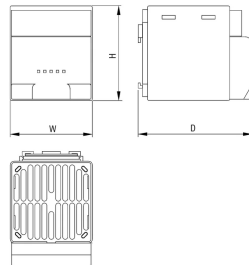

60715-226 HEATER WITH HEATER FAN, 250 W

KEY FEATURES

Assembly with clip-on attachment or bolt fixing

Compact heater with fan, small, compact design with high heater output

Quiet

Dynamic heating up and temperature limitation by PTC technology