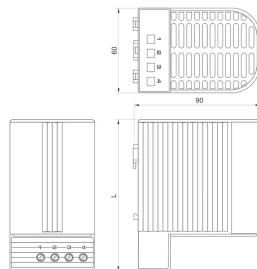

60715-224 HEATER, 150 W

KEY FEATURES

Low surface temperature, protective insulation, and temperature limitation with PTC resistance

Assembly with clip-on attachment

Wide-range voltage input AC 120 ... 240 V