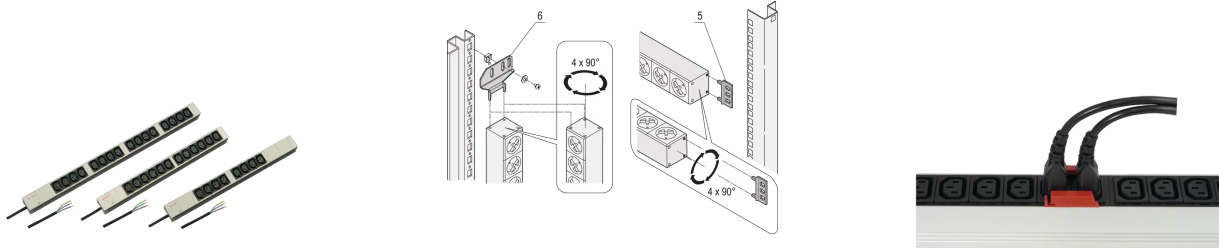

60110-292 SOCKET STRIP, IEC C13 WITH OPEN END CONNECTION CABLE, 16X IEC C13

**KEY FEATURES**

230 V, 10 A

Horizontal and vertical mounting

Socket strips can be rotated through all four directions (in 90° increments) during installation

Socket strips with IEC 60320-C13 sockets

Connecting cable 2 m, open end with ferrules

In accordance with IEC 60320

Mounting height 1 U

**PRODUCT ATTRIBUTES**

Product Type: Socket Strip

Socket Type: IEC C13

Socket Quantity: 16

Color: Grey

Switched Outlets: No

Length: 608.5 mm

Voltage AC: 230 V

Depth: 44 mm

## ADDITIONAL PRODUCT DETAILS

Modular, compact PDU with many function elements. Using a 1 U by 1 U aluminum chassis the PDU can easily be integrated in a rack with IEC C13 outlets.

Please order bracket for vertical mounting separately.