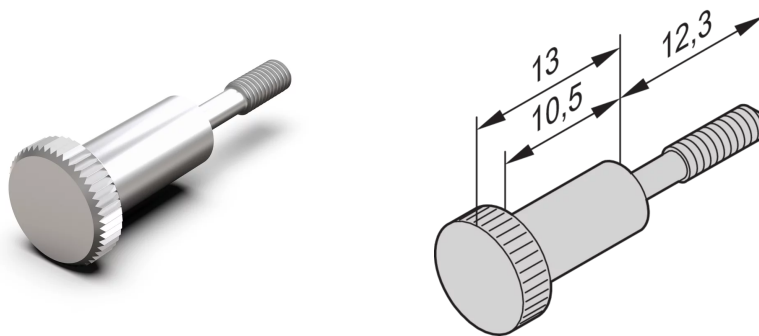

**21101-909 COLLAR SCREW, KNURLED HEAD LONG VERSION, M2.5 X 12.3 MM, BRASS NICKEL PLATED; 100 PIECES**

**KEY FEATURES**

Collar Screw, Knurled Head Long Version

**PRODUCT ATTRIBUTES**

Product Type: Screw

Type: Screw

Works With: Front Panels

Package Quantity: 100

Thread Size: M2.5

Length: 12.3 mm

Material: Brass

Finish: Nickel Plated

Depth: 25.3 mm

Height: 8 mm

Torque: 0.3 N·m

Width: 8 mm

**ADDITIONAL PRODUCT DETAILS**

Used with horizontal rails with long lip (H-LD and R-LD)

**North America**

All locations  
+1.763.422.2661  
Chat with us:  
[schroff.nvent.com](https://schroff.nvent.com)