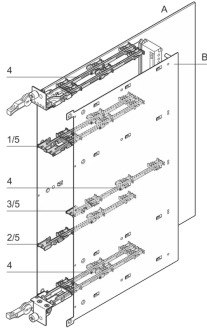

SCHROFF

20849-008 GUIDE RAIL FOR ADVANCEDMC COMPACT AND FULL-SIZE MODULES

KEY FEATURES

AdvancedMC compact and full-size modules

PRODUCT ATTRIBUTES

Product Type: Guide Rail

Type: Guide

Works With: Systems