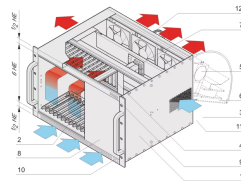

### KEY FEATURES

System in accordance with IEC 60297-3-101, 102, 103; IEEE 1101.1, 1101.10/11; backplane conforms to VITA 1.1-1997

PSU, open frame, 642 W (600 W at < 180 VAC)

Backplane VME64x 12 slot, 6 U, J1/J2 monolithic without P0 connector, in accordance with VITA 1-1994 and 1.1-1997