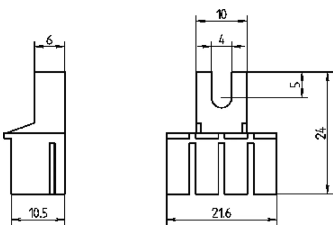

## 20100-018 BUSBAR WITH FASTON CONNECTIONS, 3 POLE, E-CU TIN-PLATED

### KEY FEATURES

- Connections FASTON 6.3 x 0.8 mm
- Can be sawn off to required length
- Vertical current distribution in cabinet