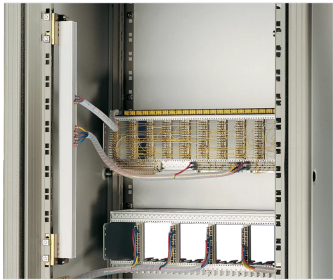

## 20100-018 BUSBAR WITH FASTON CONNECTIONS, 3 POLE, E-CU TIN-PLATED

### KEY FEATURES

- Connections FASTON 6.3 x 0.8 mm
- Can be sawn off to required length
- Vertical current distribution in cabinet

### PRODUCT ATTRIBUTES

- Product Type: Busbar
- Material: Copper
- Finish: Tin Plated

### ADDITIONAL PRODUCT DETAILS

Schroff busbar is a metallic strip or bar, typically housed inside switchgear, panel boards, and busway enclosures for local high current power distribution.

**North America**