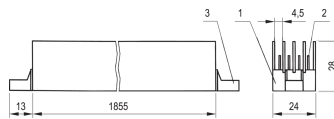

### KEY FEATURES

- Connections FASTON 6.3 x 0.8 mm
- Can be sawn off to required length
- Vertical current distribution in cabinet