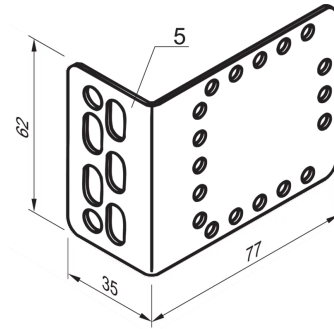

## 20100-018 BUSBAR WITH FASTON CONNECTIONS, 3 POLE, E-CU TIN-PLATED

### KEY FEATURES

- Connections FASTON 6.3 x 0.8 mm
- Can be sawn off to required length
- Vertical current distribution in cabinet

### PRODUCT ATTRIBUTES

- Product Type: Busbar
- Material: Copper
- Finish: Tin Plated

### ADDITIONAL PRODUCT DETAILS

Schroff busbar is a metallic strip or bar, typically housed inside switchgear, panel boards, and busway enclosures for local high current power distribution.

**North America**