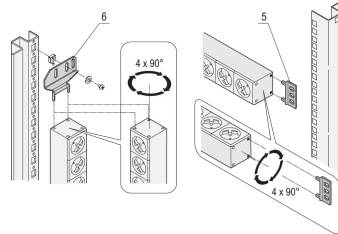

60110-245 SOCKET STRIP, BS, 6 SOCKETS, 19", WITH SWITCH

KEY FEATURES

Horizontal or vertical mounting

Socket strips can be rotated through all four directions (in 90° increments) during installation

In accordance with BS 1363

Installation height 1 U

230 V, 13 A

Supply cable 2 m with BS plug (fuse integrated)

Socket strips with British Standard sockets

PRODUCT ATTRIBUTES

Product Type: Socket Strip

Socket Type: BS

Socket Quantity: 6

Color: Grey

Switched Outlets: Yes

Length: 438.5 mm

Voltage AC: 230 V

Depth: 44 mm

ADDITIONAL PRODUCT DETAILS

Modular, compact PDU with many function elements. Using a 1 U by 1 U aluminum chassis the PDU can easily be integrated in a rack with BS outlets.