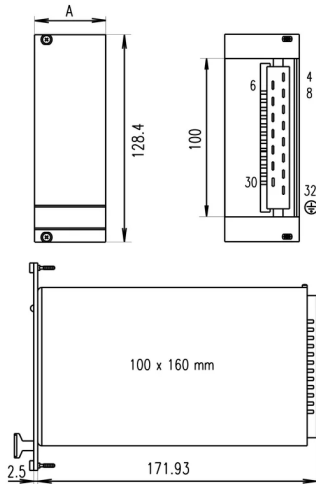

21006-956 PSU FRONT PANEL FOR COOLPOWER 100, DUAL, 3 U, 6 HP, SHIELDED, 2.5 MM, AL, FRONT ANODIZED, REAR CONDUCTIVE

**KEY FEATURES**

Front Panel, Al, Front anodized, rear conductive, with vertical Slots for EMC Contact Strips

**PRODUCT ATTRIBUTES**

Product Type: Front Panel

Accessory Type: Front panel

Material: Aluminum

Front Finish: Anodized

Rear Finish: Conductive

Treated Edges: No

Rack Height: 3 U

Height: 128.4 mm

Rack Width: 6 HP

Width: 30.14 mm

Depth: 2.5 mm

Package Quantity: 1