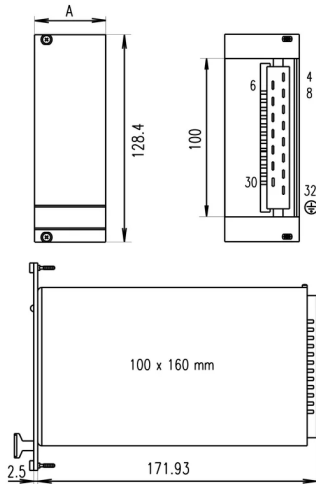

21005-439 PSU FRONT PANEL FOR PSG, TRIPLE, 3 U, 14 HP, SHIELDED, 2.5 MM, AL, FRONT ANODIZED, REAR CONDUCTIVE

**KEY FEATURES**

Front Panel, Al, Front anodized, rear conductive, with vertical Slots for EMC Contact Strips

**PRODUCT ATTRIBUTES**

Product Type: Front Panel

Accessory Type: Front panel

Material: Aluminum

Front Finish: Anodized

Rear Finish: Conductive

Treated Edges: No

Rack Height: 3 U

Height: 128.4 mm

Rack Width: 14 HP

Width: 7078 mm

Depth: 2.5 mm

Package Quantity: 1